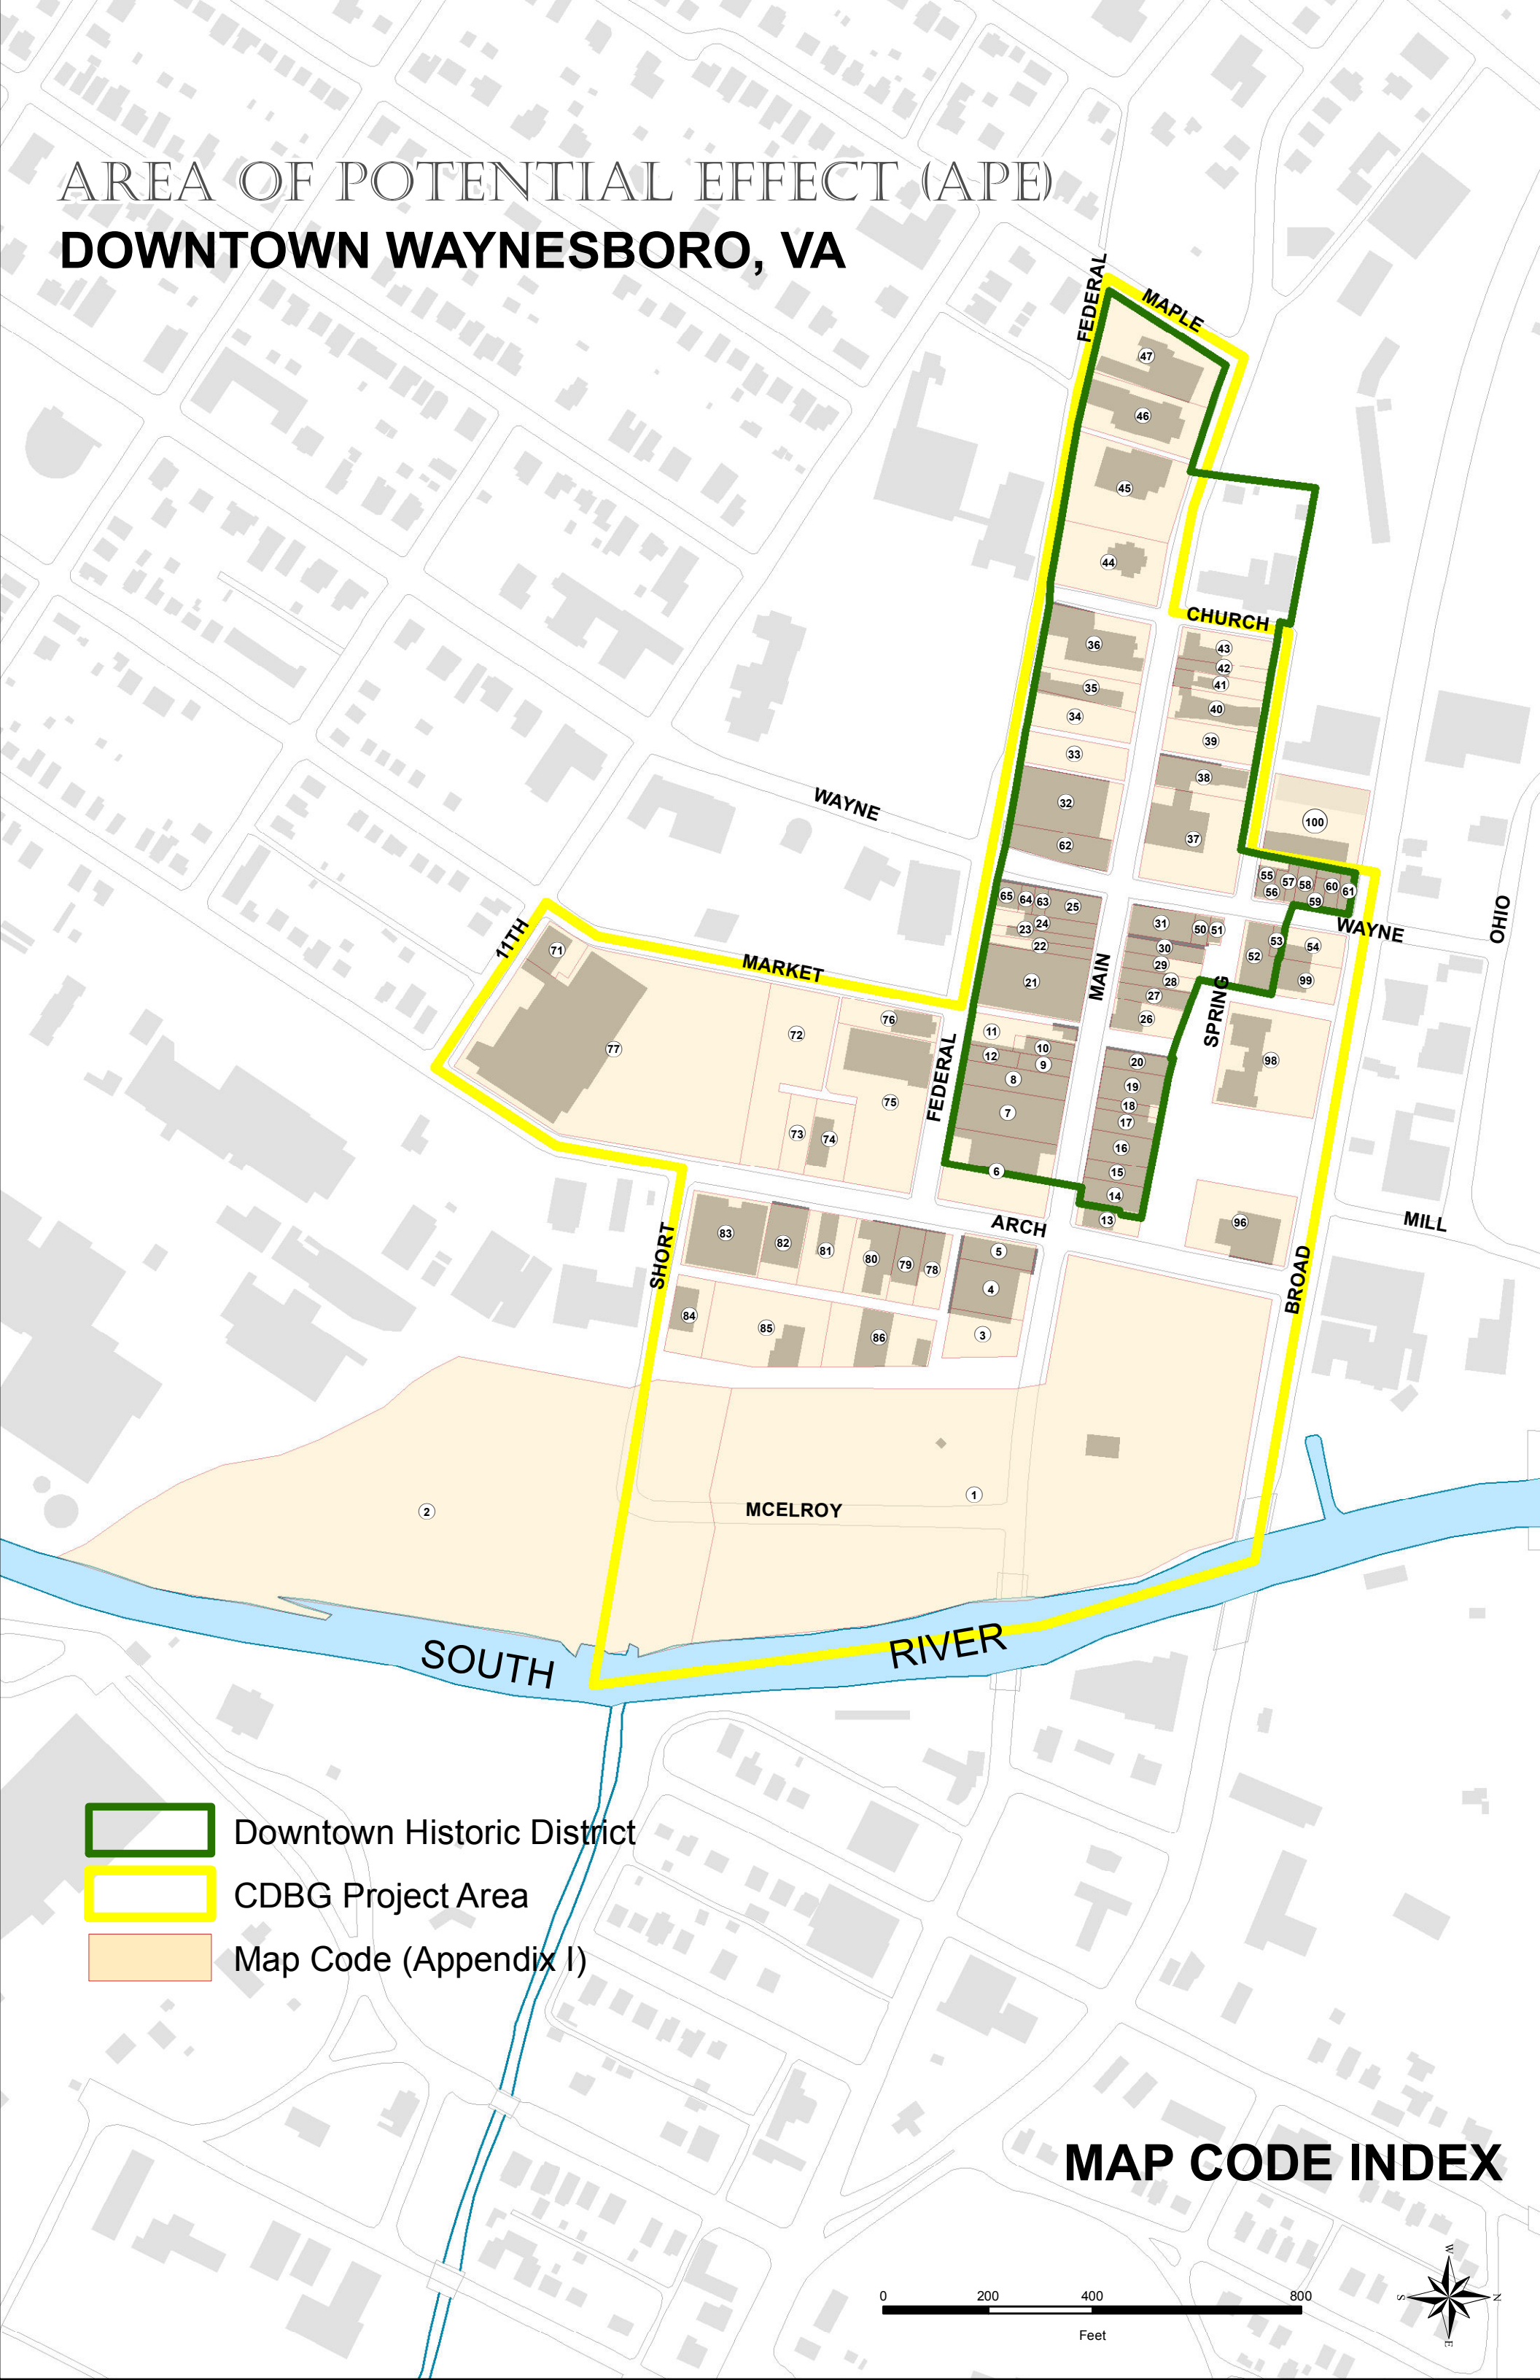

AREA OF POTENTIAL EFFECT (APE) DOWNTOWN WAYNESBORO, VA

MAP CODE INDEX